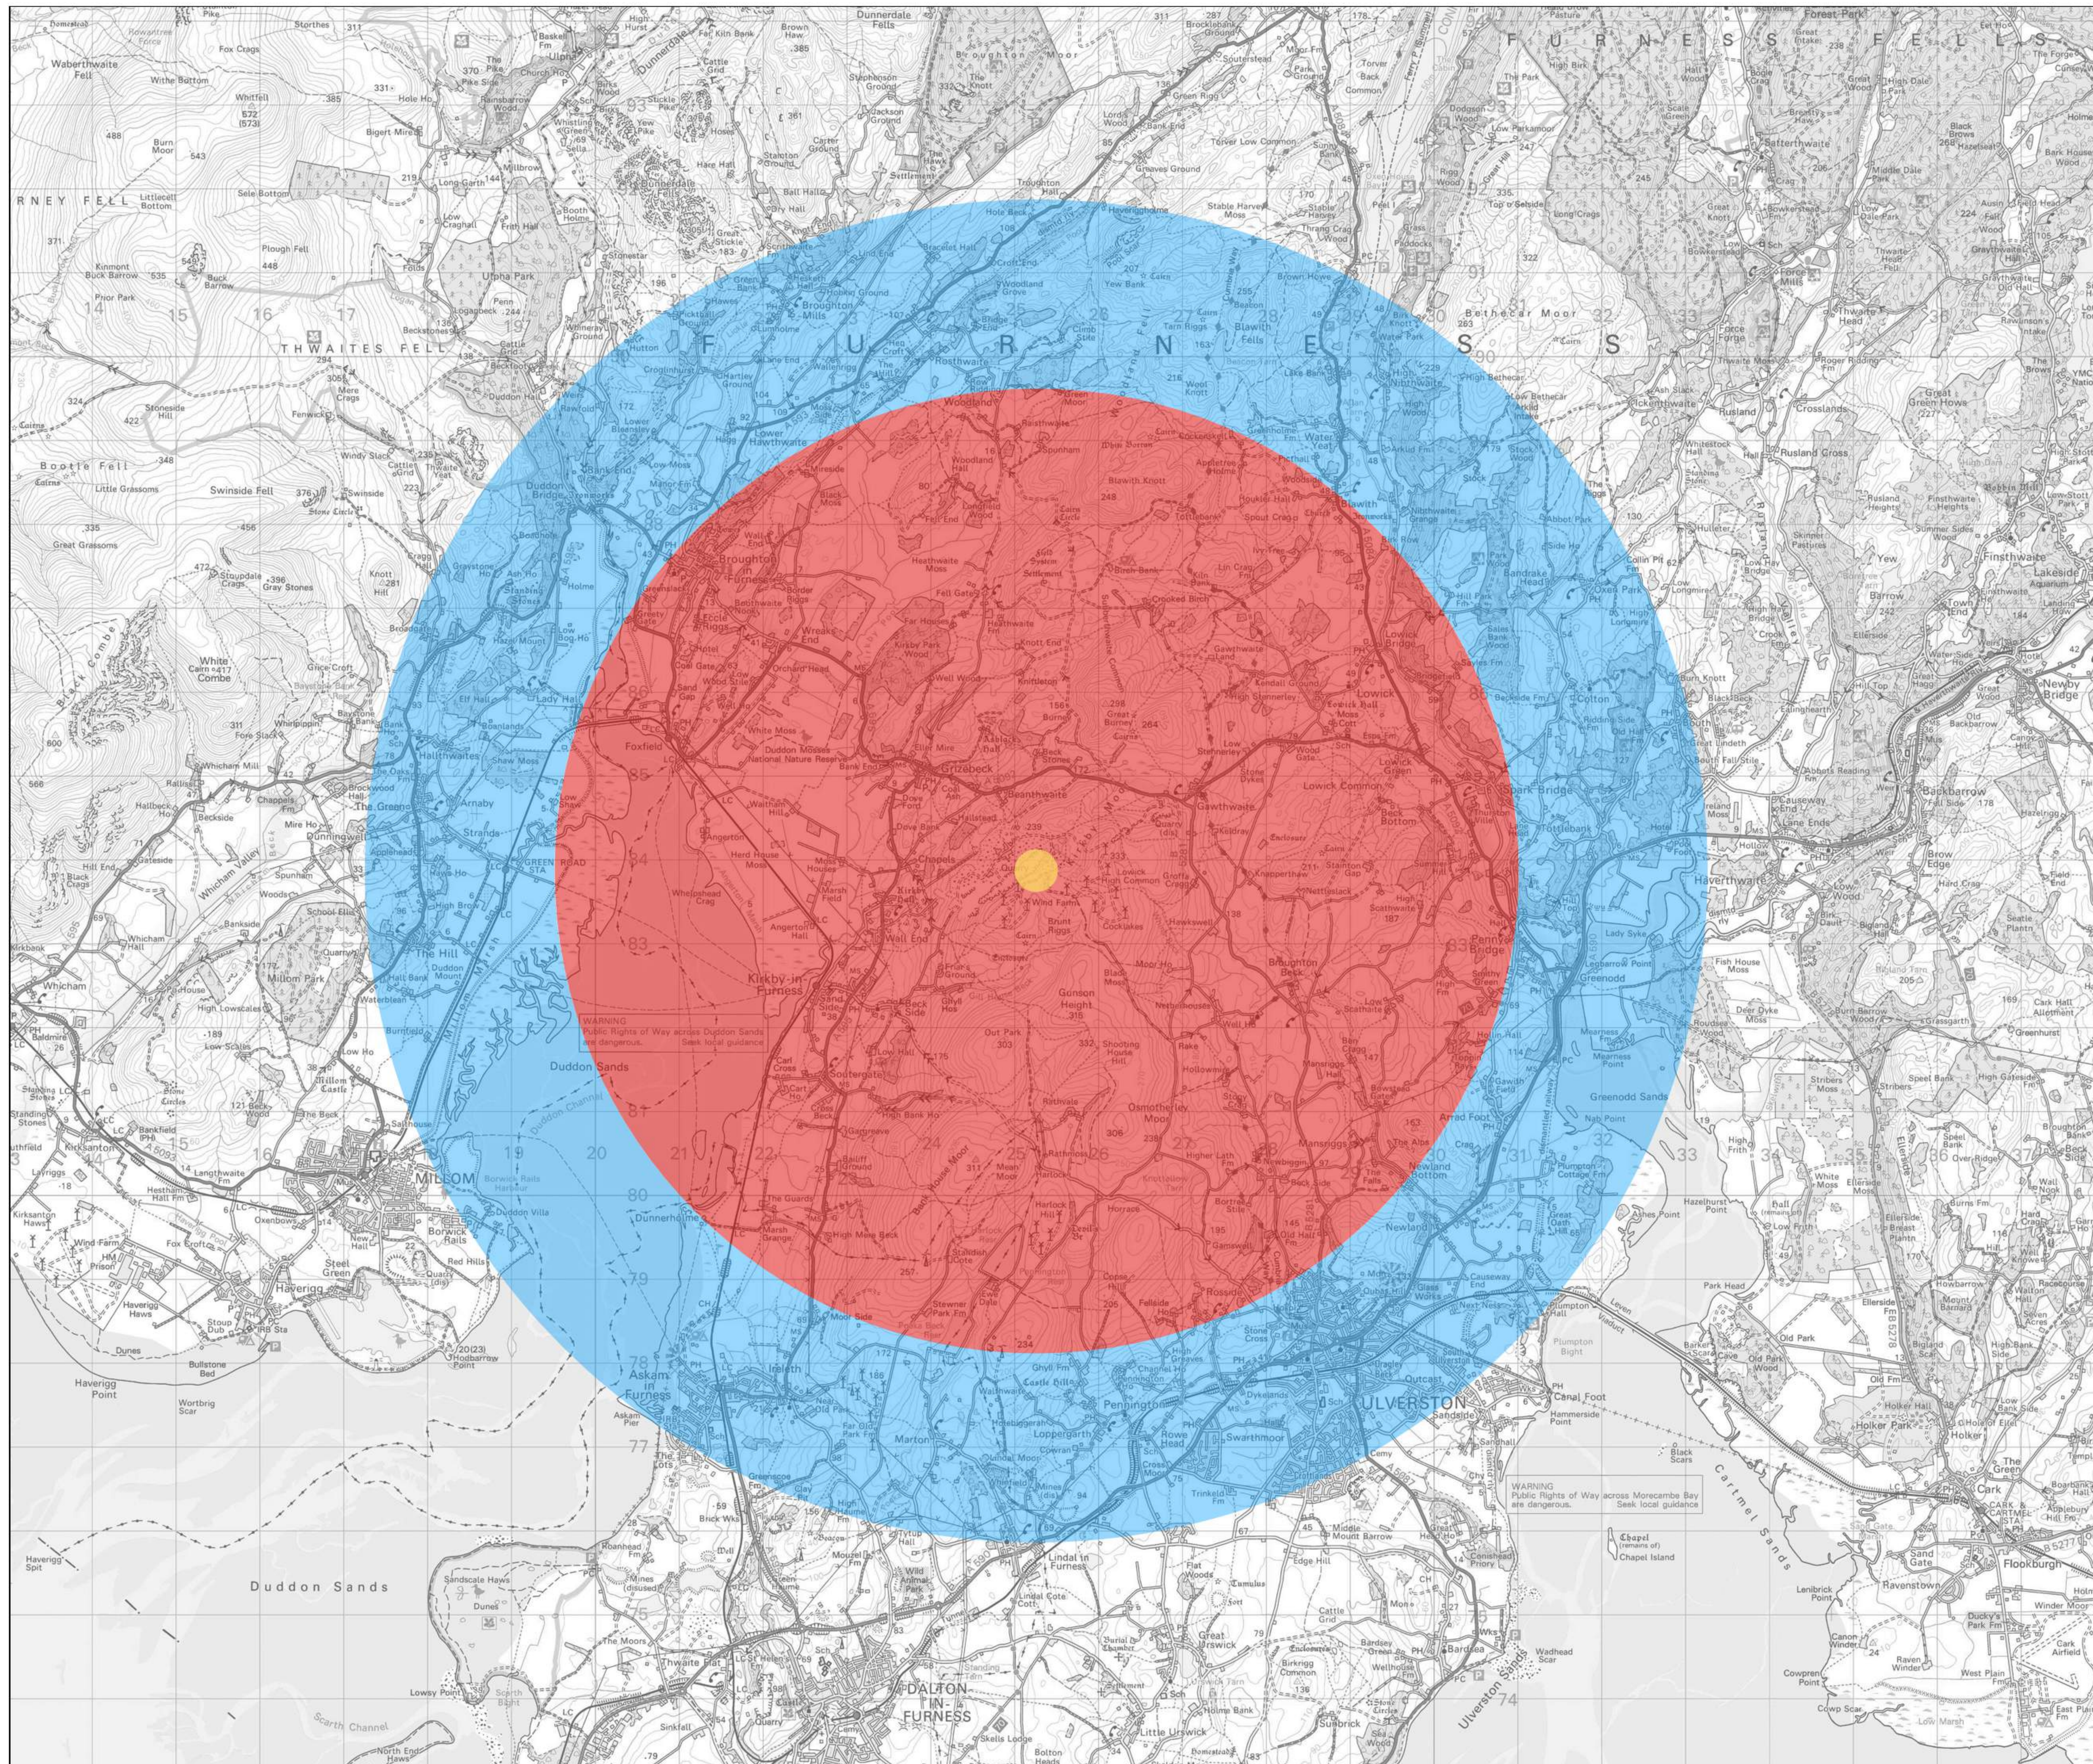

**Kirkby Moor Wind Farm Life Extension  
Kirkby-in-Furness, Cumbria**

**Kirkby Moor Wind Farm – Life Extension  
Community Fund – Area of Benefit**

**KEY**

- Priority Area of Benefit
- Secondary Area of Benefit
- Kirkby Moor Wind Farm

Drawn by: TH

Checked by: DT

P16-0036\_103A

Date: 08.11.2017

Scale: 1:80,000 at A3